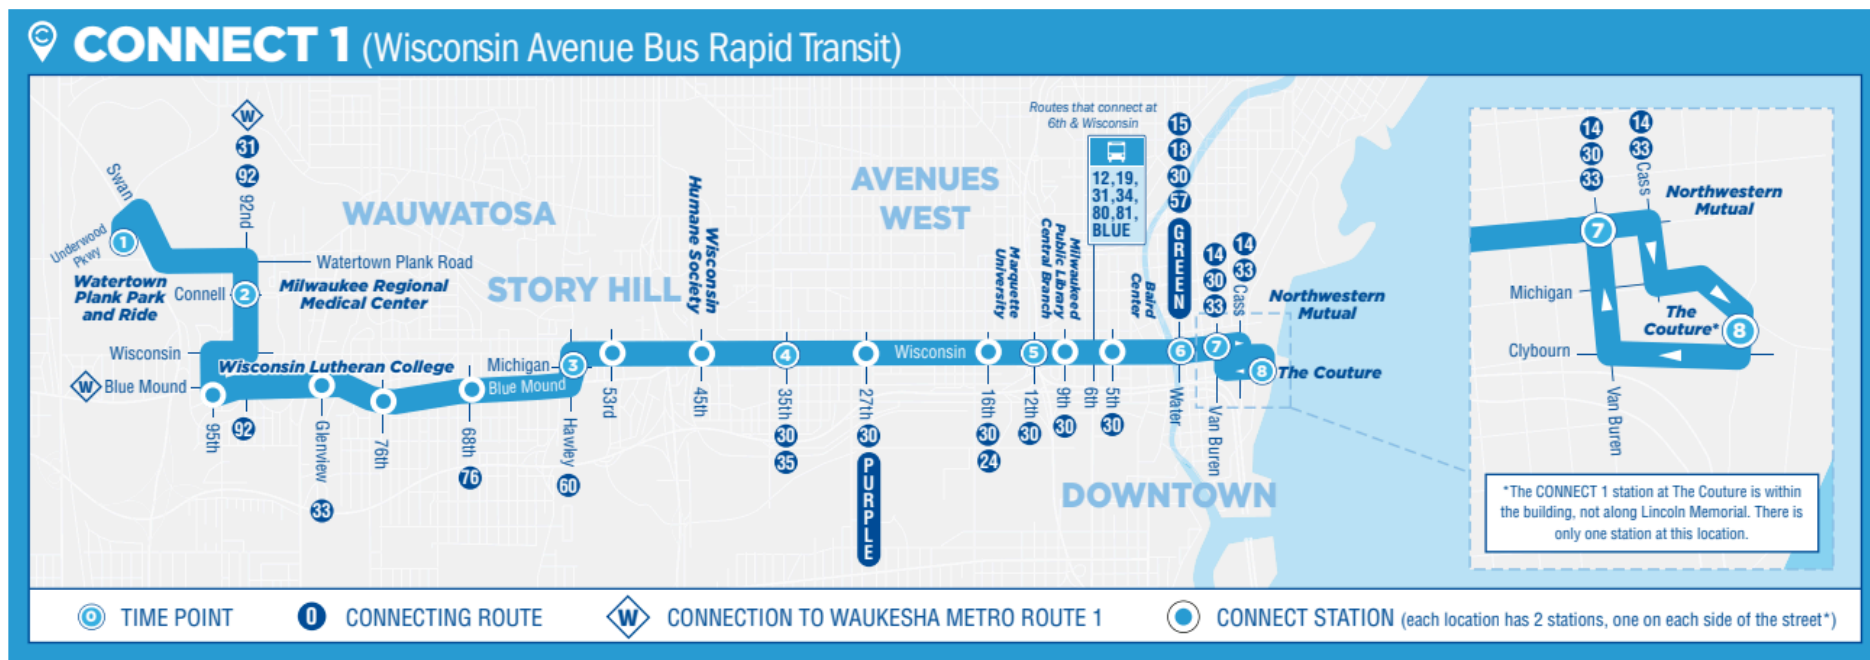

# Public Transportation

## Connect 1 (Milwaukee County)

How to transfer between Connect 1 and Waukesha Metro Route 1

# Waukesha Metro Route 1

Bus Stop

Conference Center  
(note the orange roof)

## Walking route from the bus stop to the venue