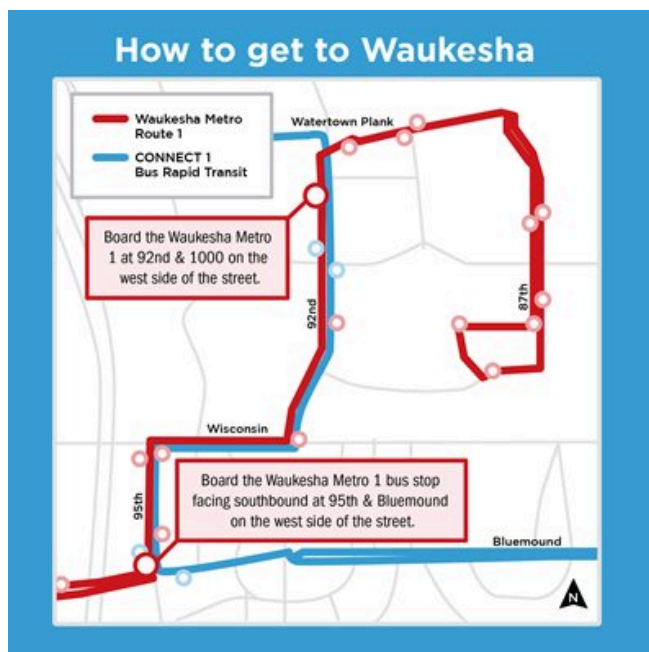

# Public Transportation

## Connect 1 (Milwaukee County)

How to transfer between Connect 1 and Waukesha Metro Route 1

# Waukesha Metro Route 1

Bus Stop

Conference Center  
(note the orange roof)

## Walking route from the bus stop to the venue