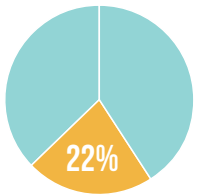

## YOUR MISSION SUPPORT HELPS FUND THE FOLLOWING CHURCHWIDE MINISTRIES:

**41% OF MISSION SUPPORT GROWS THE ELCA IN THE U.S.**

Thank you for **\$373,928** from the Greater Milwaukee Synod for these ministries!

**"WE SUSTAIN EACH OTHER"**

**"INSPIRING GENEROSITY"**

**CLICK ON EACH STORY TO READ MORE!**

**22% OF MISSION SUPPORT GROWS THE LUTHERAN CHURCH AND ADDRESSES ISSUES AROUND THE WORLD:**

Thank you for **\$200,644** from the Greater Milwaukee Synod for these ministries!