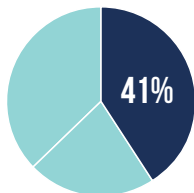

MISSION SUPPORT: A DEEP DIVE

Did you know that ELCA members in more than 8,900 congregations in the United States and Caribbean give approximately $1.7 billion in regular offerings annually to support ELCA ministries in their local communities and worldwide? When members give through their congregations, about 5.5% of that money is shared with the local synod, which then shares a portion with the national churchwide office. Thank you for your faithful support!

In FY2020, the Greater Milwaukee Synod shared **$912,019** directly in Mission Support for ELCA churchwide ministries. In the midst of such a challenging year, thank you for your continued commitment to respond to God's call to love and serve as a neighbor, both locally and with the wider church. It is through your faith-filled and financial support that the following ministries are possible.

We ARE church together - Thanks be to God!

YOUR MISSION SUPPORT HELPS FUND THE FOLLOWING CHURCHWIDE MINISTRIES:

41% OF MISSION SUPPORT GROWS THE ELCA IN THE U.S.

Thank you for **$373,928** from the Greater Milwaukee Synod for these ministries!

- **Plant and support** hundreds of new congregations.
- **Enable congregations to renew** their ministries and **reach out** to their surrounding communities.
- **Develop and share** resources for faith, discipleship, prayer, stewardship and worship.
- **Work together** with our African-descent, American Indian, Alaska Native, Arab, Middle Eastern, Asian, Pacific Islander and Latino/Latina leaders and members.
- **Invest** in technology and communication.
- **Grow and sustain** financial resources.
- **Engage** in research and strategic planning.