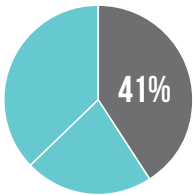

Mission Support:

A DEEP DIVE

Greater Milwaukee Thank You

Did you know that ELCA members in more than 8,900 congregations in the United States and Caribbean give approximately \$1.7 billion in regular offerings annually to support ELCA ministries in their local communities and worldwide? When members give through their congregations, a portion of that money is shared with the local synod, which then shares a portion with the national churchwide office. Thank you for your faithful support! Last year, the Greater Milwaukee Synod shared **\$934,061** directly in Mission Support for ELCA churchwide ministries. In the midst of such challenging times, thank you for your continued commitment to respond to God’s call to love and serve as a neighbor, both locally and with the wider church. It is through your faith-filled and financial support that the following ministries are possible. We ARE church together - Thanks be to God!

YOUR MISSION SUPPORT HELPS FUND THE FOLLOWING CHURCHWIDE MINISTRIES:

41% OF MISSION SUPPORT GROWS THE ELCA IN THE UNITED STATES:

Thank you for **\$382,965** from the Greater Milwaukee Synod for these ministries!