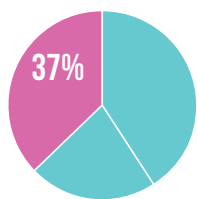

37% OF MISSION SUPPORT HELPS DEVELOP CURRENT AND FUTURE LEADERS IN THE ELCA:

Thank you for **$345,603** from the Greater Milwaukee Synod for these ministries!

- **Prepare** and **implement** a system for recruitment and assignment of rostered ministers.
- **Identify** and **provide** ministry resources and opportunities to lay leaders for networking.
- **Offer events and leadership opportunities** for youth and young adults.
- **Support** the work of **seven ELCA seminaries** and **26 ELCA colleges and universities**.
- Provide **coordination** and **support** for churchwide ministries.
- Provide **governance** and **leadership**.
- Sustain **ecumenical** and **interfaith** relations.