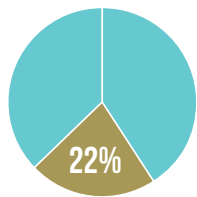

YOUR MISSION SUPPORT HELPS FUND THE FOLLOWING CHURCHWIDE MINISTRIES:

41% OF MISSION SUPPORT GROWS THE ELCA IN THE UNITED STATES:

Thank you for **\$382,965** from the Greater Milwaukee Synod for these ministries!

“SPACE TO ABIDE”

“INSPIRING GENEROSITY”

MISSION SUPPORT: A DEEP DIVE

22% OF MISSION SUPPORT GROWS THE LUTHERAN CHURCH AND ADDRESSES ISSUES AROUND THE WORLD:

Thank you for **\$205,493** from the Greater Milwaukee Synod for these ministries!