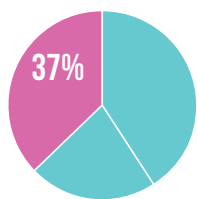

37% OF MISSION SUPPORT HELPS DEVELOP CURRENT AND FUTURE LEADERS IN THE ELCA:

Thank you for **$266,400** from the Greater Milwaukee Synod for these ministries!

- **Prepare** and **implement** a system for recruitment and assignment of rostered ministers.
- **Identify** and **provide** ministry resources and opportunities to lay leaders for networking.
- **Offer events and leadership opportunities** for youth and young adults.
- **Support** the work of **seven ELCA seminaries** and **26 ELCA colleges and universities**.
- Provide **coordination** and **support** for churchwide ministries.
- Provide **governance** and **leadership**.
- Sustain **ecumenical** and **interfaith** relations.