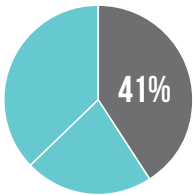

Mission Support:

A DEEP DIVE

Greater Milwaukee Thank You

Did you know that ELCA members in more than 8,900 congregations in the United States and Caribbean give approximately \$1.7 billion in regular offerings annually to support ELCA ministries in their local communities and worldwide? When members give through their congregations, a portion of that money is shared with the local synod, which then shares a portion with the national churchwide office. Thank you for your faithful support! Last year, the Greater Milwaukee Synod shared **\$720,000** directly in Mission Support for ELCA churchwide ministries. In the midst of such challenging times, thank you for your continued commitment to respond to God's call to love and serve as a neighbor, both locally and with the wider church. It is through your faith-filled and financial support that the following ministries are possible. We ARE church together - Thanks be to God!

YOUR MISSION SUPPORT HELPS FUND THE FOLLOWING CHURCHWIDE MINISTRIES:

41% OF MISSION SUPPORT GROWS THE ELCA IN THE UNITED STATES:

Thank you for **\$295,200** from the Greater Milwaukee Synod for these ministries!