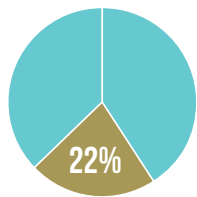

YOUR MISSION SUPPORT HELPS FUND THE FOLLOWING CHURCHWIDE MINISTRIES:

41% OF MISSION SUPPORT GROWS THE ELCA IN THE UNITED STATES:

Thank you for **\$295,200** from the Greater Milwaukee Synod for these ministries!

"SPACE TO ABIDE"

"INSPIRING GENEROSITY"

MISSION SUPPORT: A DEEP DIVE

22% OF MISSION SUPPORT GROWS THE LUTHERAN CHURCH AND ADDRESSES ISSUES AROUND THE WORLD:

Thank you for **\$158,400** from the Greater Milwaukee Synod for these ministries!