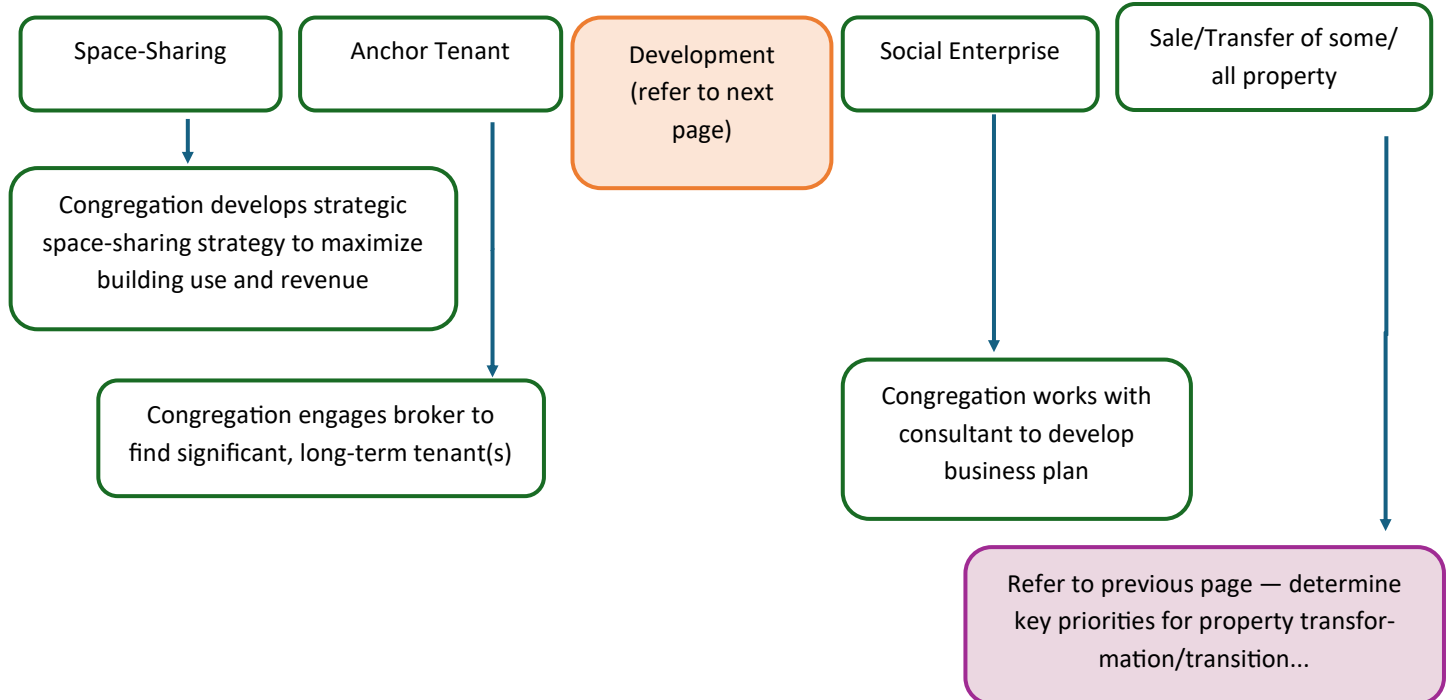

Congregational Logic Model/Process Diagram

If nothing changes, how long does the congregation have before it has to transition its property?

Congregations decide on one or multiple new stewardship options

Congregational Logic Model/Process Diagram

Phase 1: Timeline 6 weeks—3 months

If nothing changes, how long does the congregation have before it has to transition its property?

Congregational Logic Model/Process Diagram
Congregations with 3 years or less of runway
Timeline — 12–24 months

Congregational Logic Model/Process Diagram
Congregations with more than 3 years of runway
Timeline — 12—24 months

Congregations explore on one or multiple new stewardship options

Congregational Logic Model/Process Diagram
Congregations Exploring Development
Timeline 3—8 years