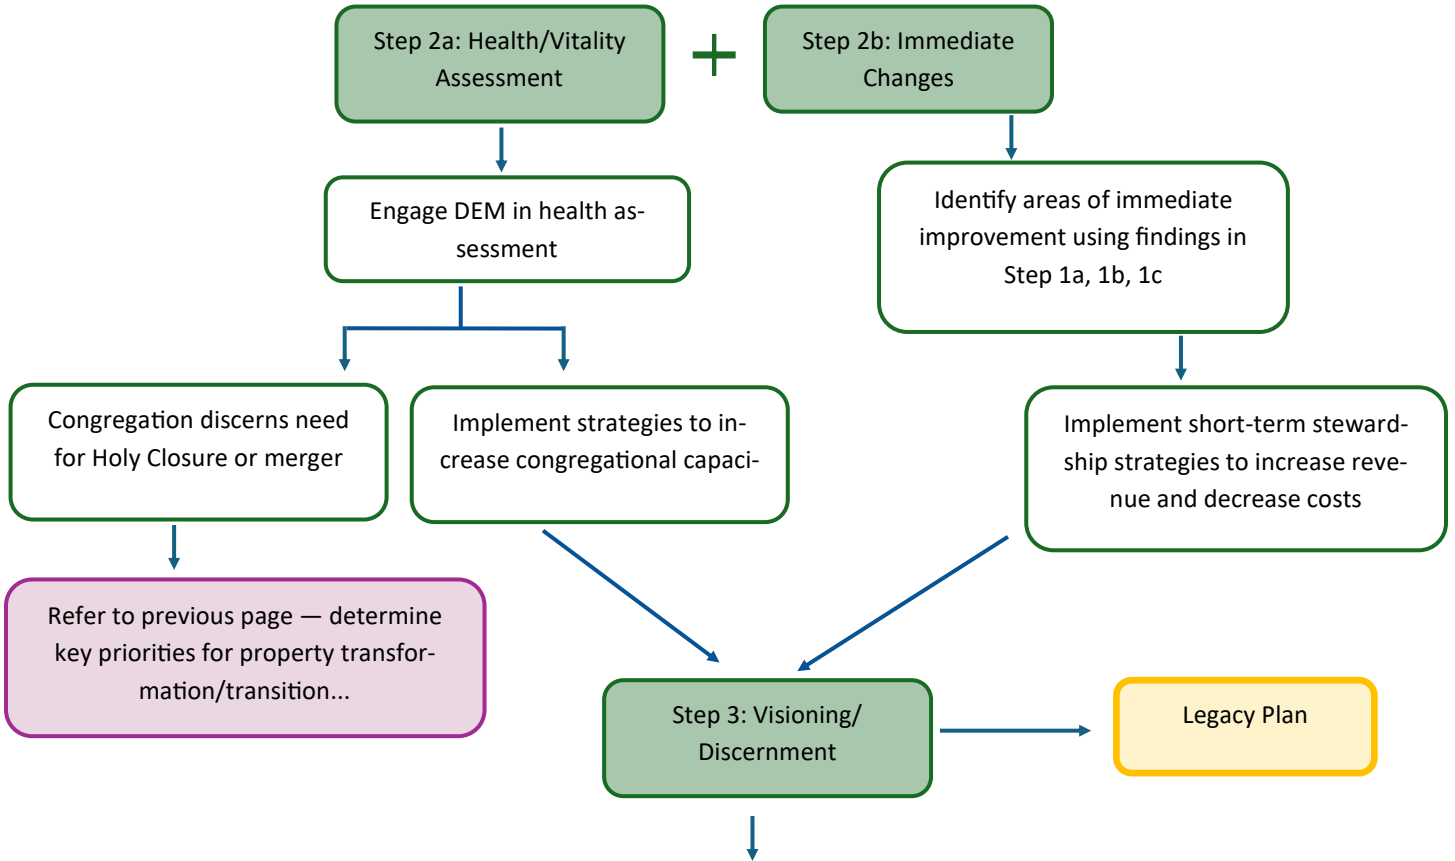

Congregational Logic Model/Process Diagram

If nothing changes, how long does the congregation have before it has to transition its property?

Congregations decide on one or multiple new stewardship options

Congregational Logic Model/Process Diagram

Phase 1: Timeline 6 weeks—3 months

If nothing changes, how long does the congregation have before it has to transition its property?

Congregational Logic Model/Process Diagram
Congregations with 3 years or less of runway
Timeline — 12–24 months

Congregational Logic Model/Process Diagram
Congregations with more than 3 years of runway
Timeline — 12—24 months

Congregations explore on one or multiple new stewardship options

Congregational Logic Model/Process Diagram
Congregations Exploring Development
Timeline 3—8 years