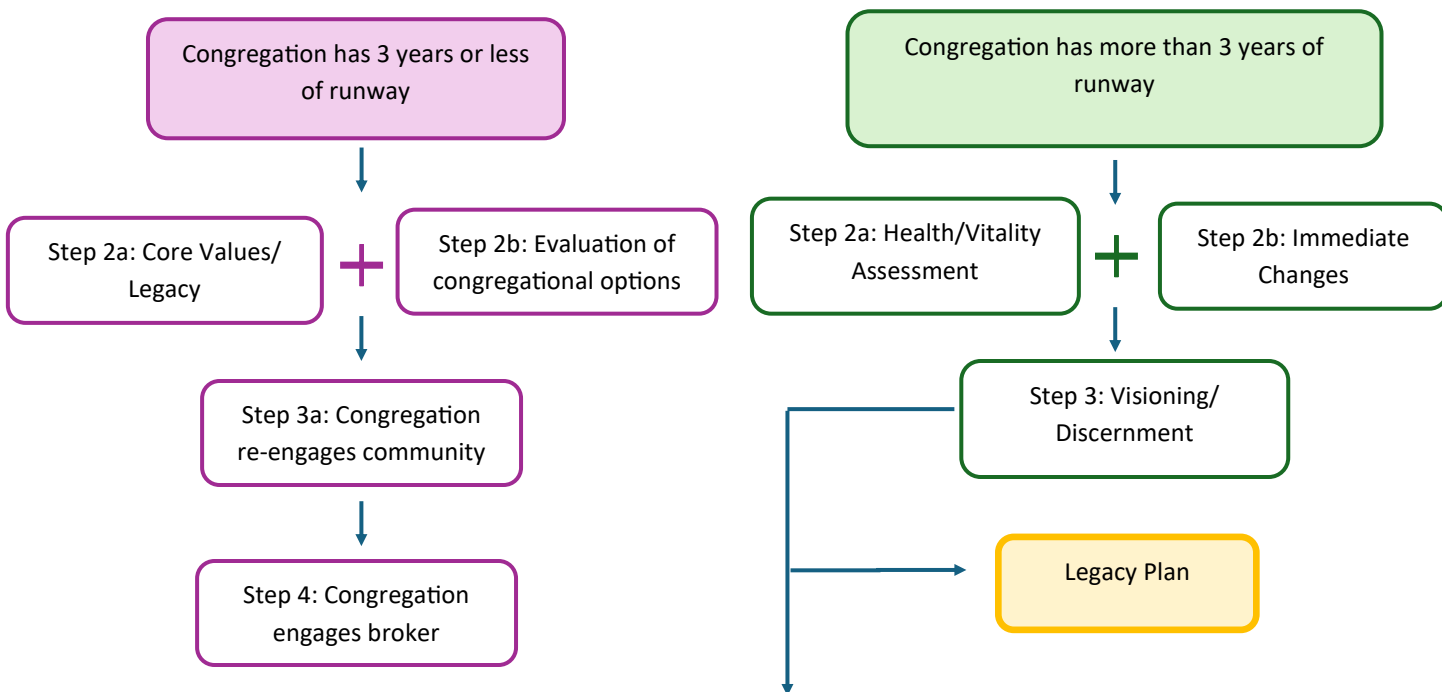

Congregational Logic Model/Process Diagram

If nothing changes, how long does the congregation have before it has to transition its property?

Congregations decide on one or multiple new stewardship options

Congregational Logic Model/Process Diagram

Phase 1: Timeline 6 weeks—3 months

If nothing changes, how long does the congregation have before it has to transition its property?

Congregational Logic Model/Process Diagram
Congregations with 3 years or less of runway
Timeline — 12–24 months

Congregational Logic Model/Process Diagram
Congregations with more than 3 years of runway
Timeline — 12—24 months

Congregations explore on one or multiple new stewardship options

Congregational Logic Model/Process Diagram
Congregations Exploring Development
Timeline 3—8 years