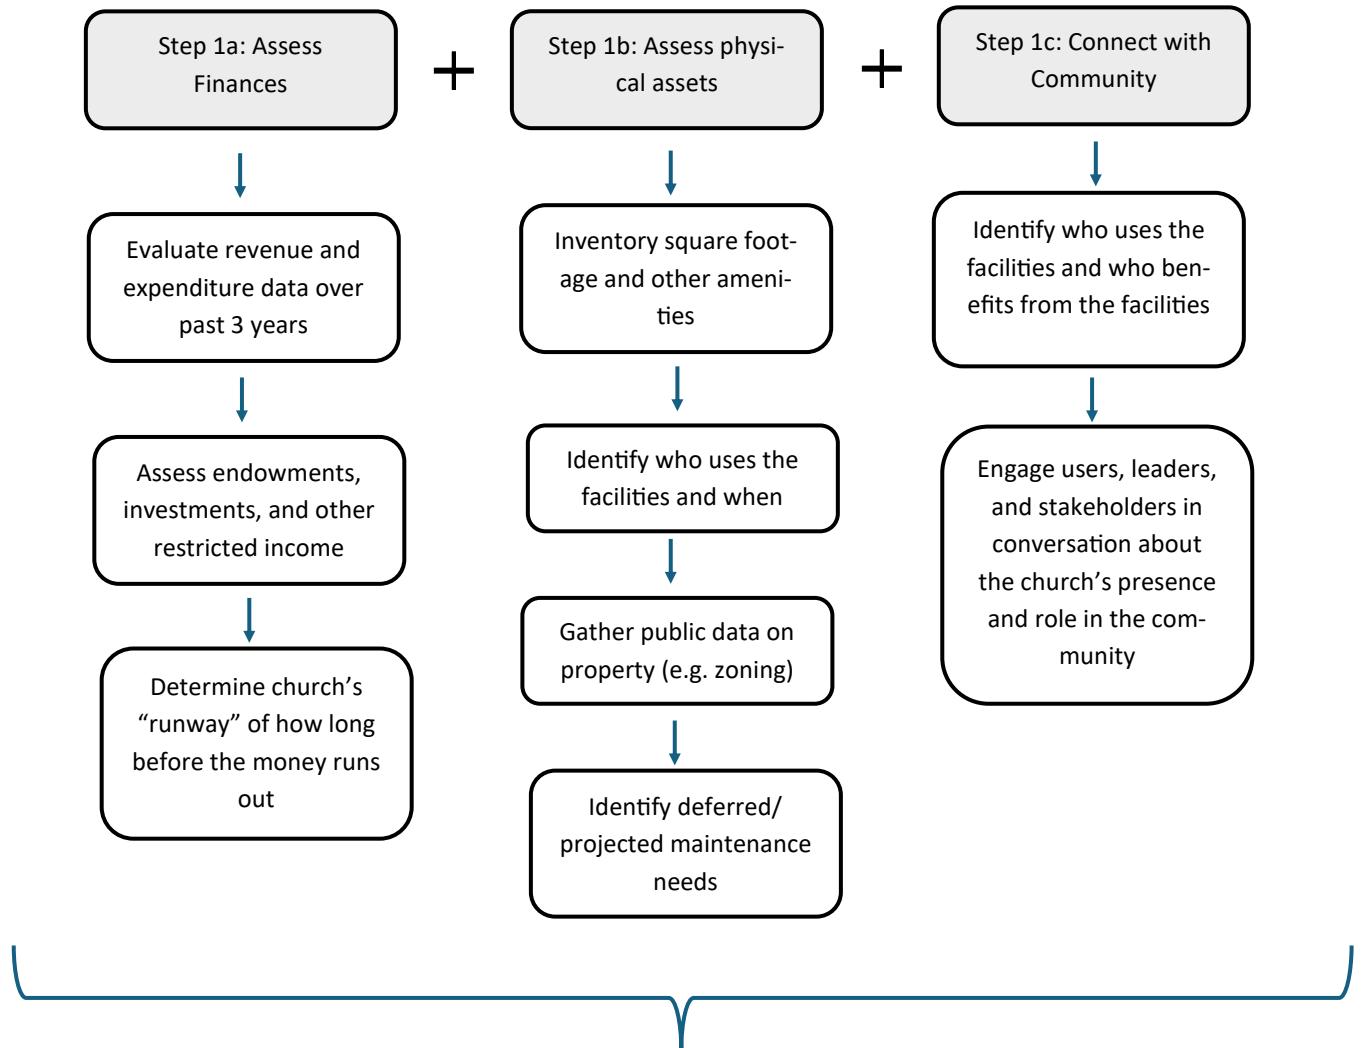

Congregational Logic Model/Process Diagram

If nothing changes, how long does the congregation have before it has to transition its property?

Congregations decide on one or multiple new stewardship options

Congregational Logic Model/Process Diagram

Phase 1: Timeline 6 weeks—3 months

If nothing changes, how long does the congregation have before it has to transition its property?

Congregational Logic Model/Process Diagram
Congregations with 3 years or less of runway
Timeline — 12–24 months

Congregational Logic Model/Process Diagram
Congregations with more than 3 years of runway
Timeline — 12—24 months

Congregations explore on one or multiple new stewardship options

Congregational Logic Model/Process Diagram
Congregations Exploring Development
Timeline 3—8 years