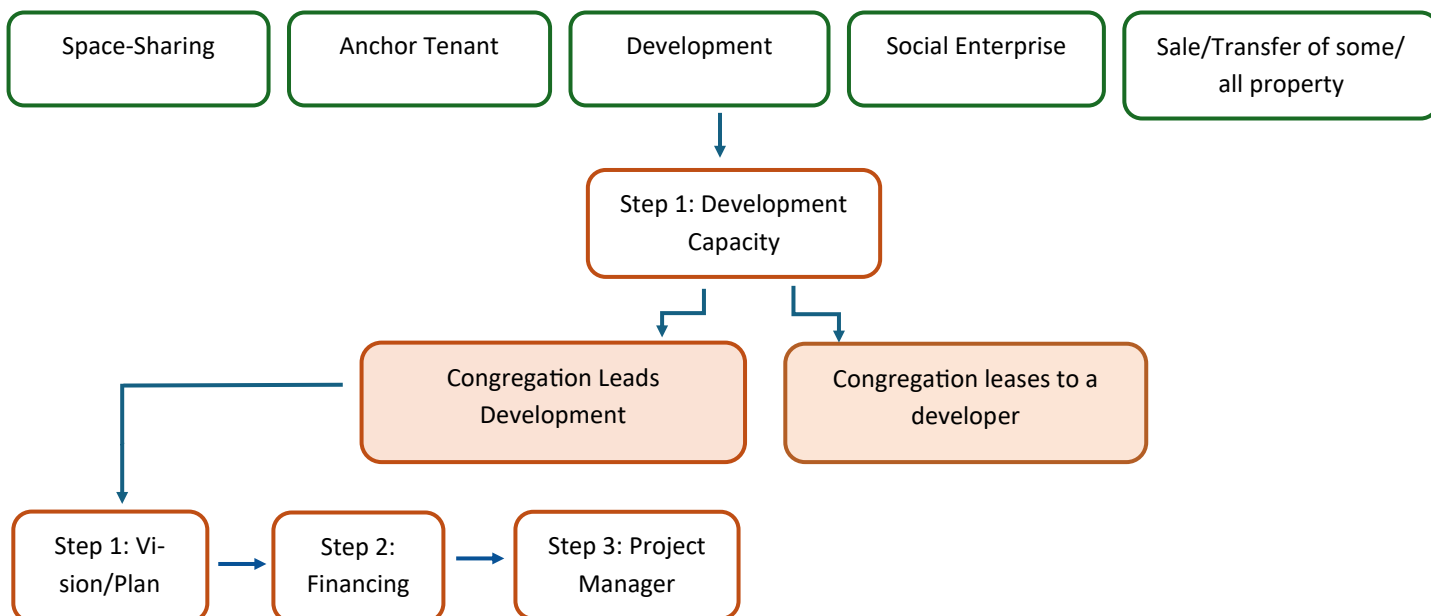

Congregational Logic Model/Process Diagram

If nothing changes, how long does the congregation have before it has to transition its property?

Congregations decide on one or multiple new stewardship options

Congregational Logic Model/Process Diagram

Phase 1: Timeline 6 weeks—3 months

If nothing changes, how long does the congregation have before it has to transition its property?

Congregational Logic Model/Process Diagram
Congregations with 3 years or less of runway
Timeline — 12–24 months

Congregational Logic Model/Process Diagram
Congregations with more than 3 years of runway
Timeline — 12—24 months

Congregations explore on one or multiple new stewardship options

Congregational Logic Model/Process Diagram
Congregations Exploring Development
Timeline 3—8 years