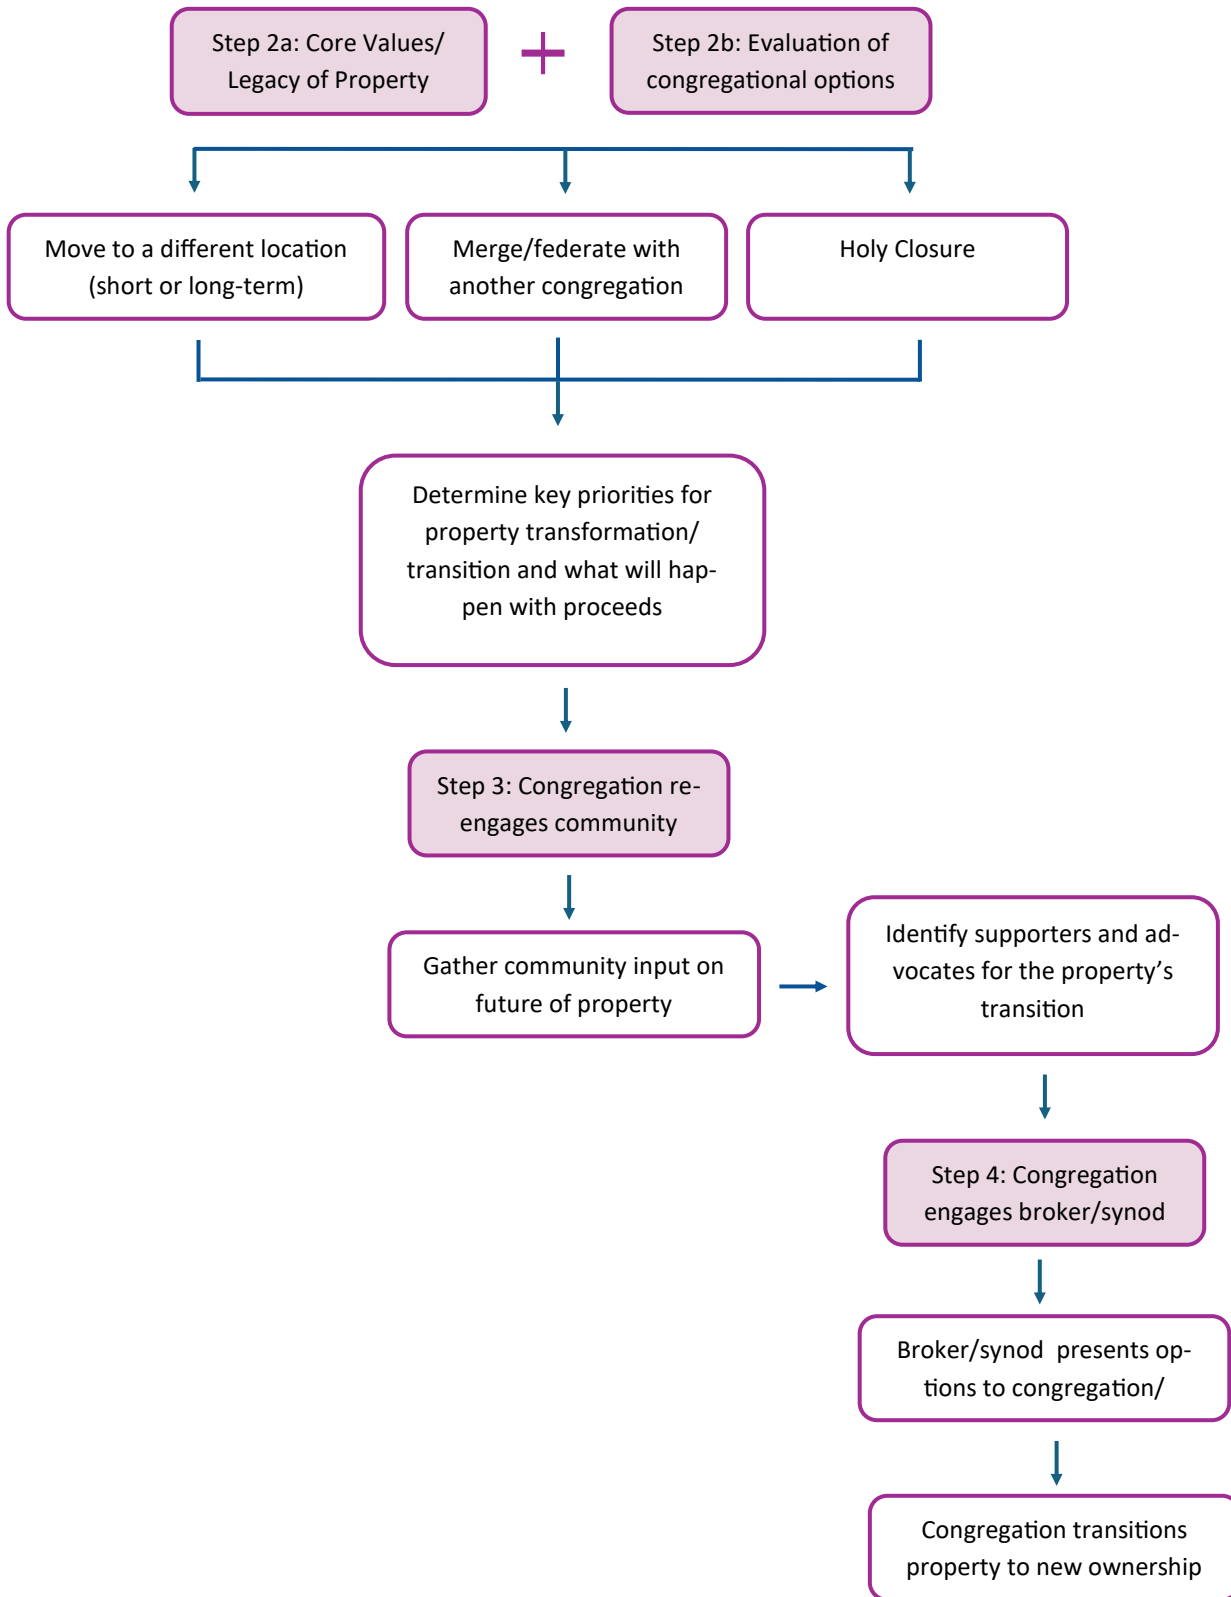

Congregational Logic Model/Process Diagram

If nothing changes, how long does the congregation have before it has to transition its property?

Congregations decide on one or multiple new stewardship options

Congregational Logic Model/Process Diagram

Phase 1: Timeline 6 weeks—3 months

If nothing changes, how long does the congregation have before it has to transition its property?

Congregational Logic Model/Process Diagram
Congregations with 3 years or less of runway
Timeline — 12–24 months

Congregational Logic Model/Process Diagram
Congregations with more than 3 years of runway
Timeline — 12—24 months

Congregations explore on one or multiple new stewardship options

Congregational Logic Model/Process Diagram
Congregations Exploring Development
Timeline 3—8 years